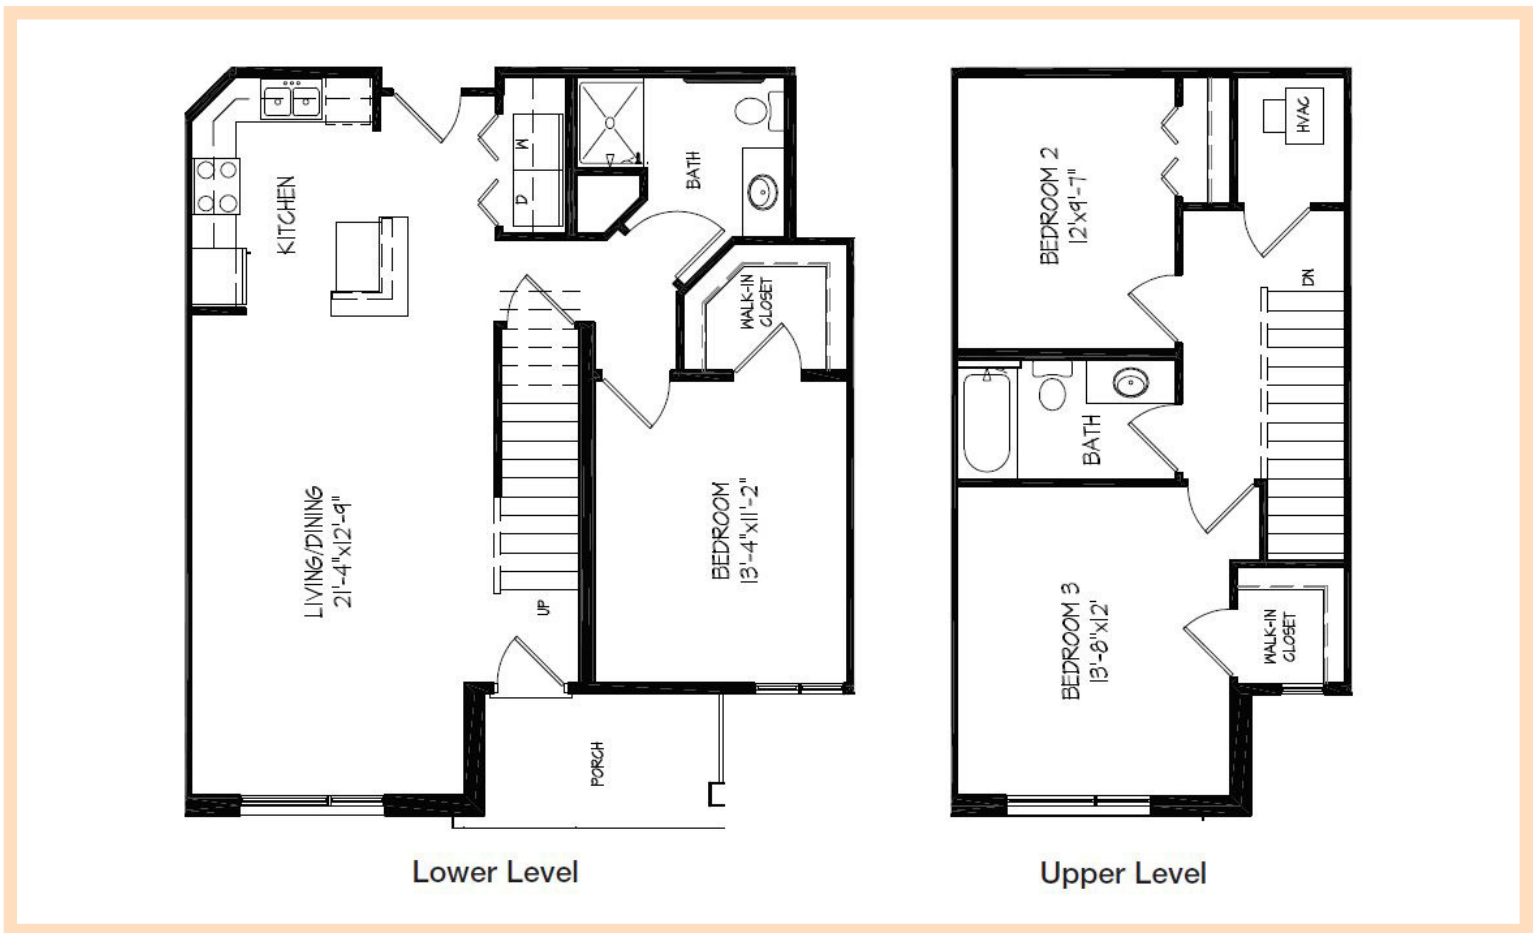

THE

OVERLOOK

AT HILLDALE

GROUND

1ST FLOOR

2ND FLOOR

3RD FLOOR

4TH FLOOR

STYLE P | 3 BEDROOM / 2 BATHROOM | 1447 SQFT

Floor plan size and dimensions may vary* 

APARTMENT NUMBER: 106 RENT: _____ DATE AVAILABLE: _____

 4620 Frey St. Madison, WI 53705

 (608) 238-3776

 hilldale@stonehousedevlopment.com